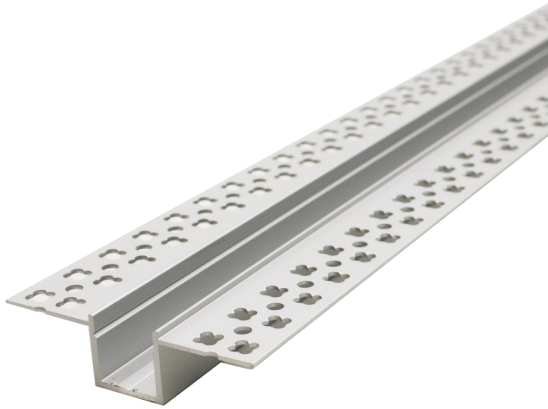

JOB NAME: _____

DATE: _____

TYPE: _____

DIMENSIONS:

13X15 mm

ULR-CH-MUD-13X15

MUD-IN RECESSED MOUNT CHANNELS

- 13X15mm Recessed Mount Channel, 4ft.
- Housing Material: Aluminum
- Mounting: Mud-in Recessed Mount

CERTIFICATIONS:

WARRANTY: 5 years

MODEL	MATERIAL	MOUNTING
ULR-CH-MUD-13X15	Aluminum	Mud-in Recessed

ACCESSORIES:

ULR-LENS-MUD-13X15-F

ULR-LENS-MUD-13X15-C

ULR-CH-MUD-13X15-CAP

MODEL	DESCRIPTION
ULR-LENS-MUD-13X15-F	Frosted Lens for 13X15 mm Channels
ULR-LENS-MUD-13X15-C	Clear Lens for 13X15 mm Channels
ULR-CH-MUD-13X15-CAP	End Cap for 13X15 mm Channels